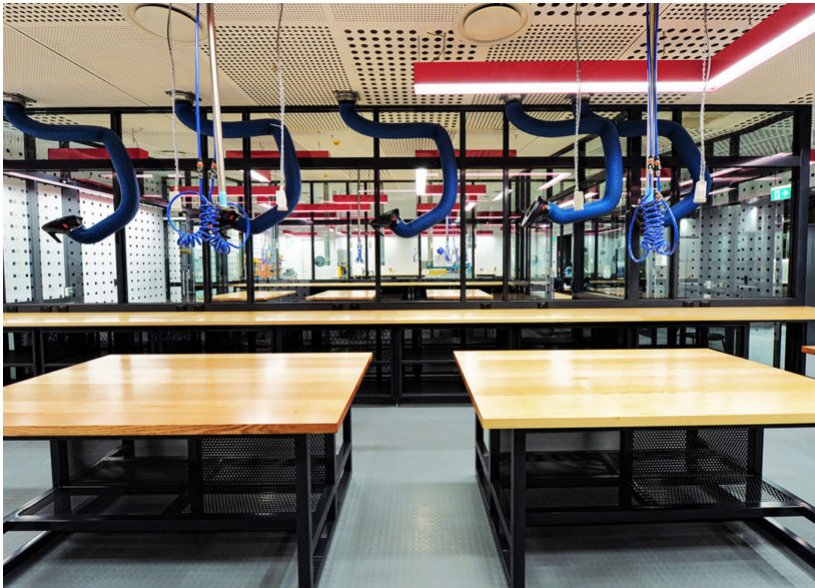

arete

RMIT Design Hub, Melbourne

arete Australia led a transformative project for RMIT University, revitalizing the School of Architecture's campus within the prestigious Design Hub Building 100.

This comprehensive renovation encompassed ten floors, blending the expertise of three architectural firms to create a dynamic learning environment. The reimagined space features innovative teaching areas, staff facilities, and specialized workshops, including a cutting-edge robotics lab.